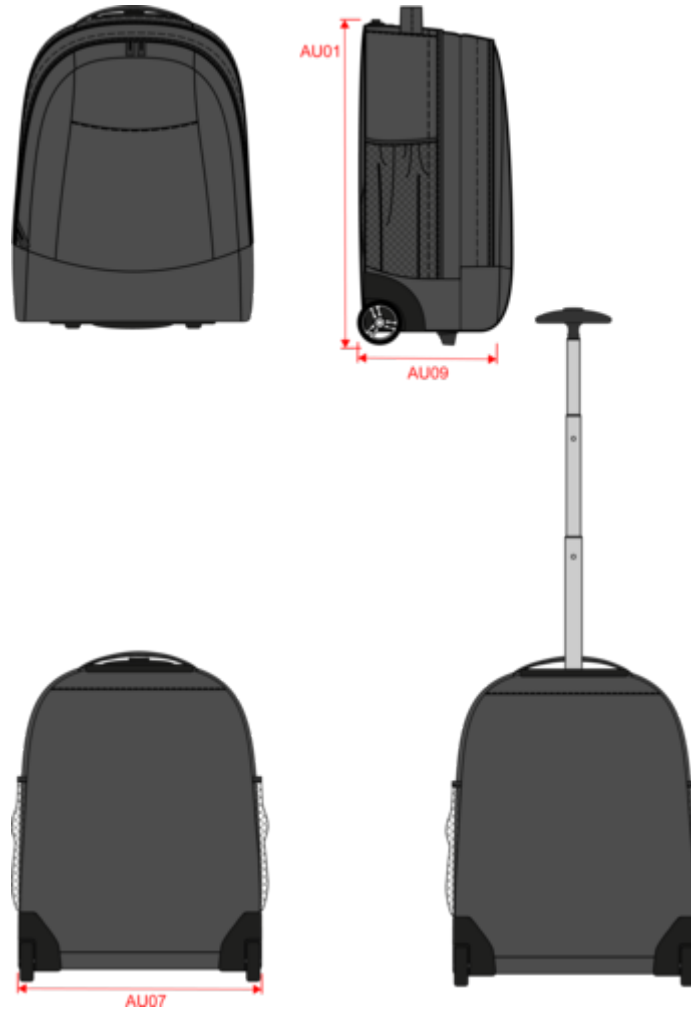

KI0846

Business trolley cabin case

- Business design and style.
- Cabin bag size.
- Easy decoration.

Special business trolley case with dimensions designed for aircraft cabins. Trolley system in elegant curved aluminium. Front compartment that can be used to hold documents. Lined laptop compartment. Large clothing compartment. 100% customisable front pocket.

Black

More information

Logistic

Country of origin

Customs code

Washing instructions

KI0846

Business trolley cabin case

Dimensions (cm)

Measurements in cm	One size
AU01 - Side height	44.00
AU07 - Total width	36.50
AU09 - Depth of bottom part	24.00

KI0846

Business trolley cabin case

Colours information

Black

RVB : 35,35,37
Pantone C : Black
Pantone TCX : 19-4004TCX